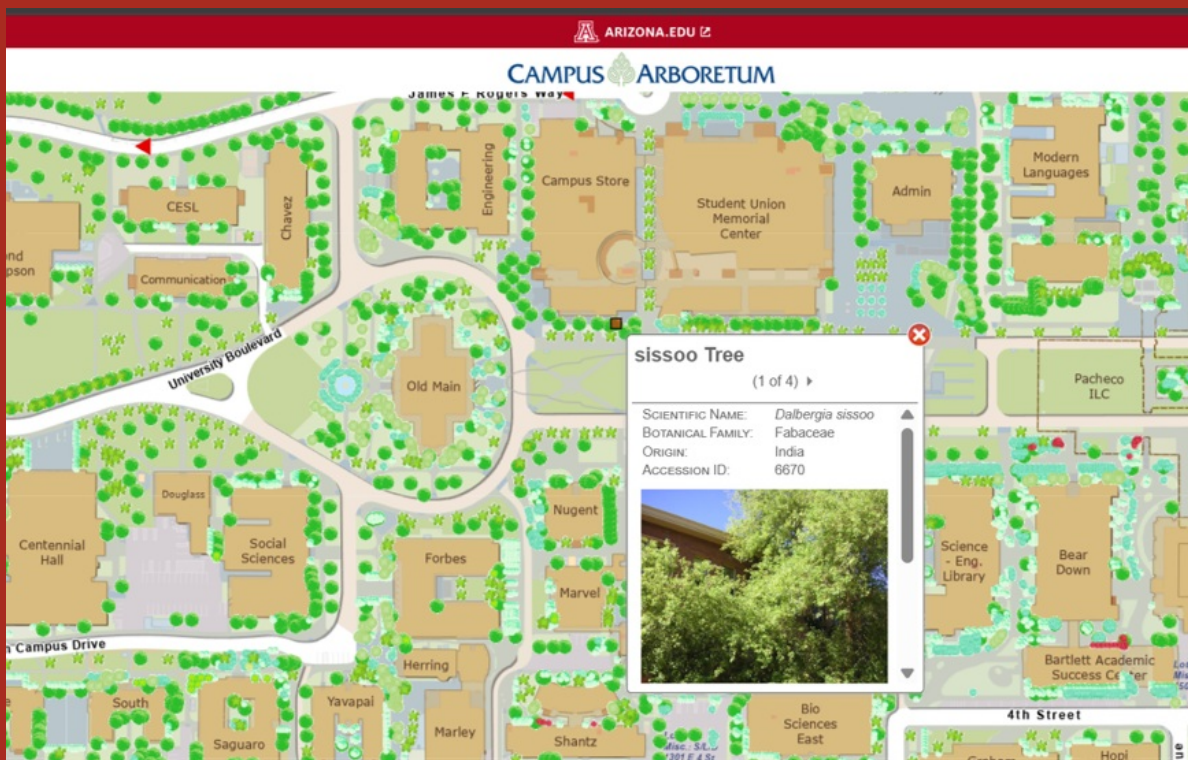

Check Out Our New Website!

This month we are thrilled to announce the launch of a new version of our popular website. You'll find the same awesome tools to help you search for and learn about trees and tree care but you will also likely find it more organized, and easier to navigate. Plus we think you'll enjoy the interactive content and amazing photography that better reflects the experience of being at the Campus Arboretum!

Explore the site now!

<https://arboretum.arizona.edu/>

ARBORETUM

ARBORETUM
PLANTS

ARBORETUM

PEOPLE

PLACES

Learn to use the arboretum interactive map with this peppy 1-minute tutorial