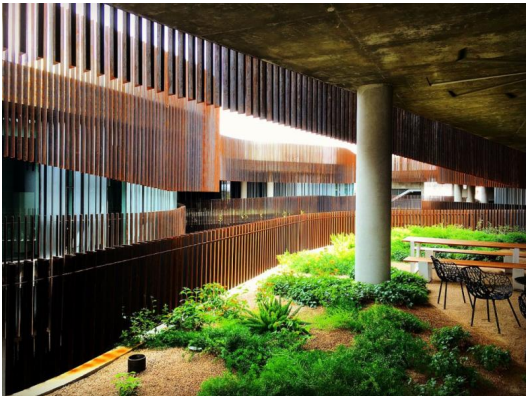

Tree of the Month

Dichrostachys cinerea

Sickle Pod

Native to West Africa, this shrubby tree is considered to be a weed in many areas around the world. However, here in our harsh environment, it acts as an exotic, decorative tree. It is cold hardy, drought tolerant, fire resistant, fast growing, and has some of the strangest flowers on campus. As a member of the Fabaceae family, it improves nitrogen concentrations in the soil. In the wild, it is most often bat pollinated, but can also be pollinated by insects. This tree only grows 6-10 ft tall. It has feathery, bi-pinnate leaves and notable thorns. It also has a wide range of medicinal uses, from curing stomach ulcers to a snake venom antidote. If you'd like to see it on campus, check the southeast corner of Social Sciences.

MEET THE TEAM

Ryan Valdez is an undergraduate student pursuing two degrees in Plant Sciences and Science Literacy, Learning, and Leadership while also working on a minor in Ecology and Evolutionary Biology. Ryan's project this semester will produce a mobile tour highlighting the role of microclimates in selecting plants for urban spaces. Watch for updates on Ryan's project on the [Mobile Tour Pages](#).