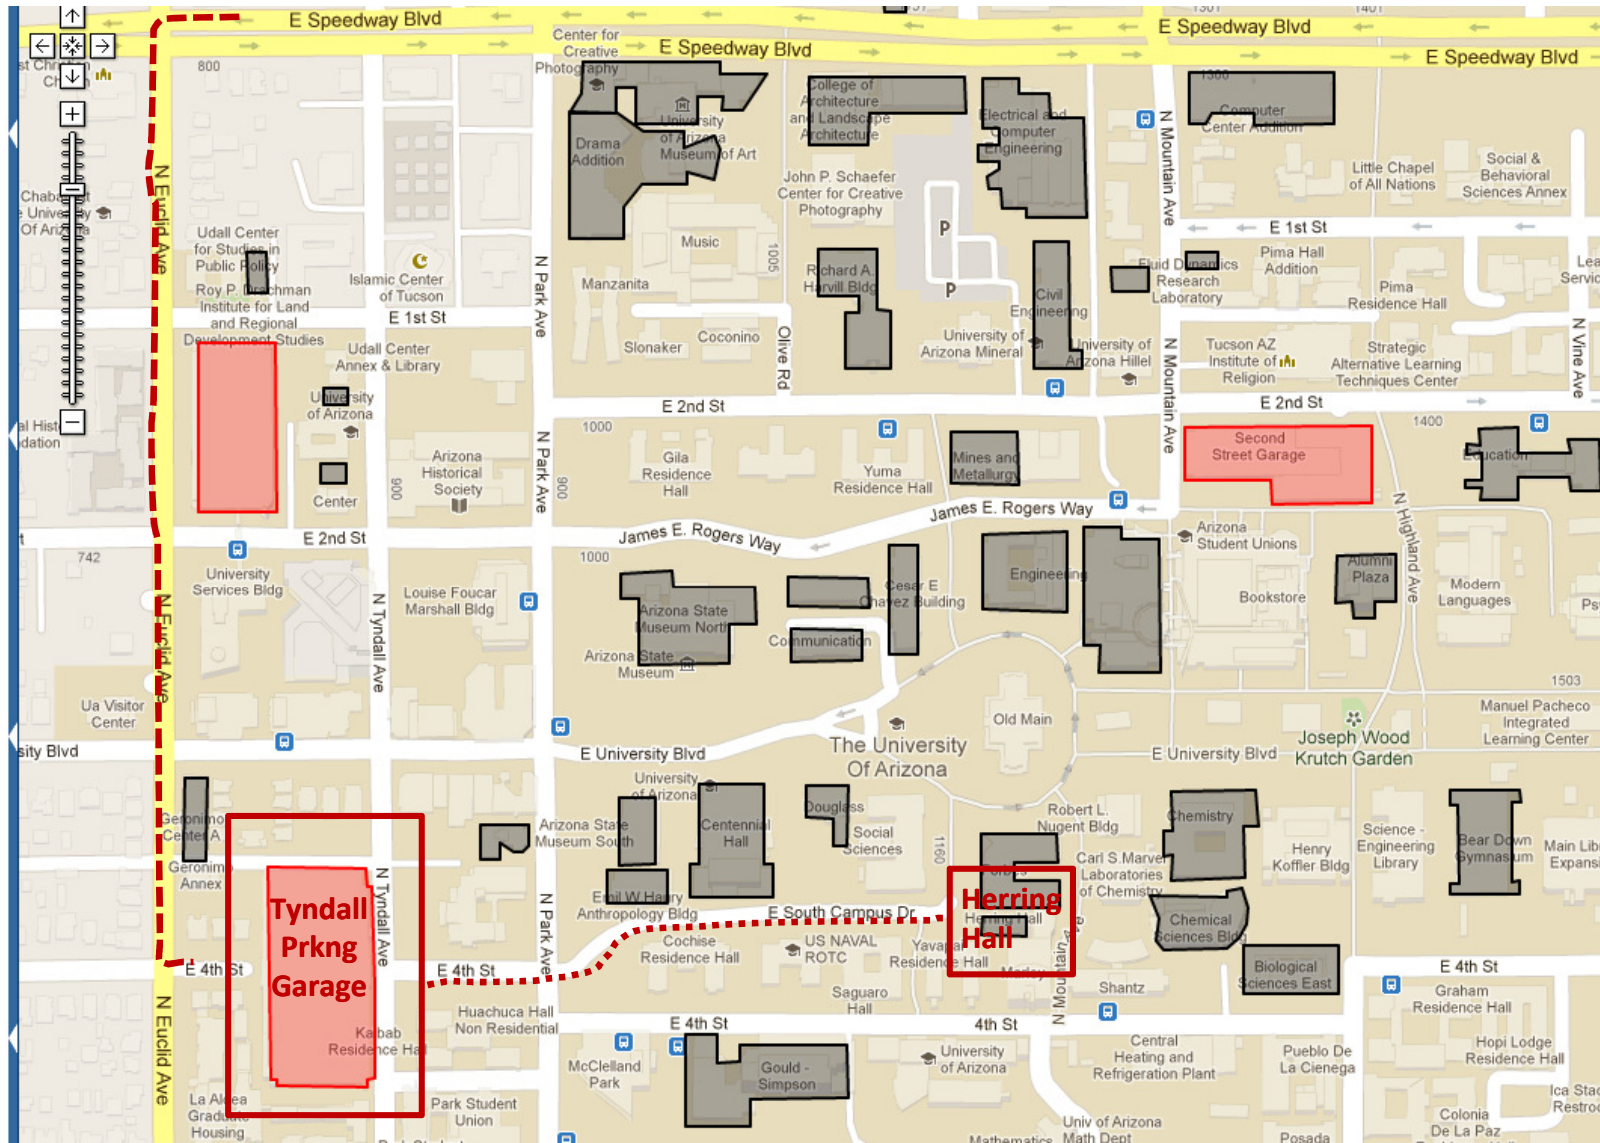

- Cherry Ave Garage (Cherry & 4th)
- Highland Garage (Highland & Helen)
- Main Gate Garage (Euclid & 2nd)
- Park Ave Garage (Park & Speedway)
- Second St. Garage (2nd & Mountain)
- Sixth St Garage (6th & Santa Rita)
- Tyndall Garage (Tyndall & 4th)

Misc. Lots: SV, Loading, Disabled

Meter / Visitor Parking

South of 6th Street Parking

Zone 1 Parking

Lot Specific Permit Parking

Street Specific Permit Parking

Motorcycle

Cat Tran (UA Shuttle) / Sun Tran (City)

Accessibility Maps

Emergency Phones on Campus

Directions to the U of A.

CONSTRUCTION UPDATE

Construction...
Know where to go!

Campus Map (<http://parking.arizona.edu/parkingmap/>)