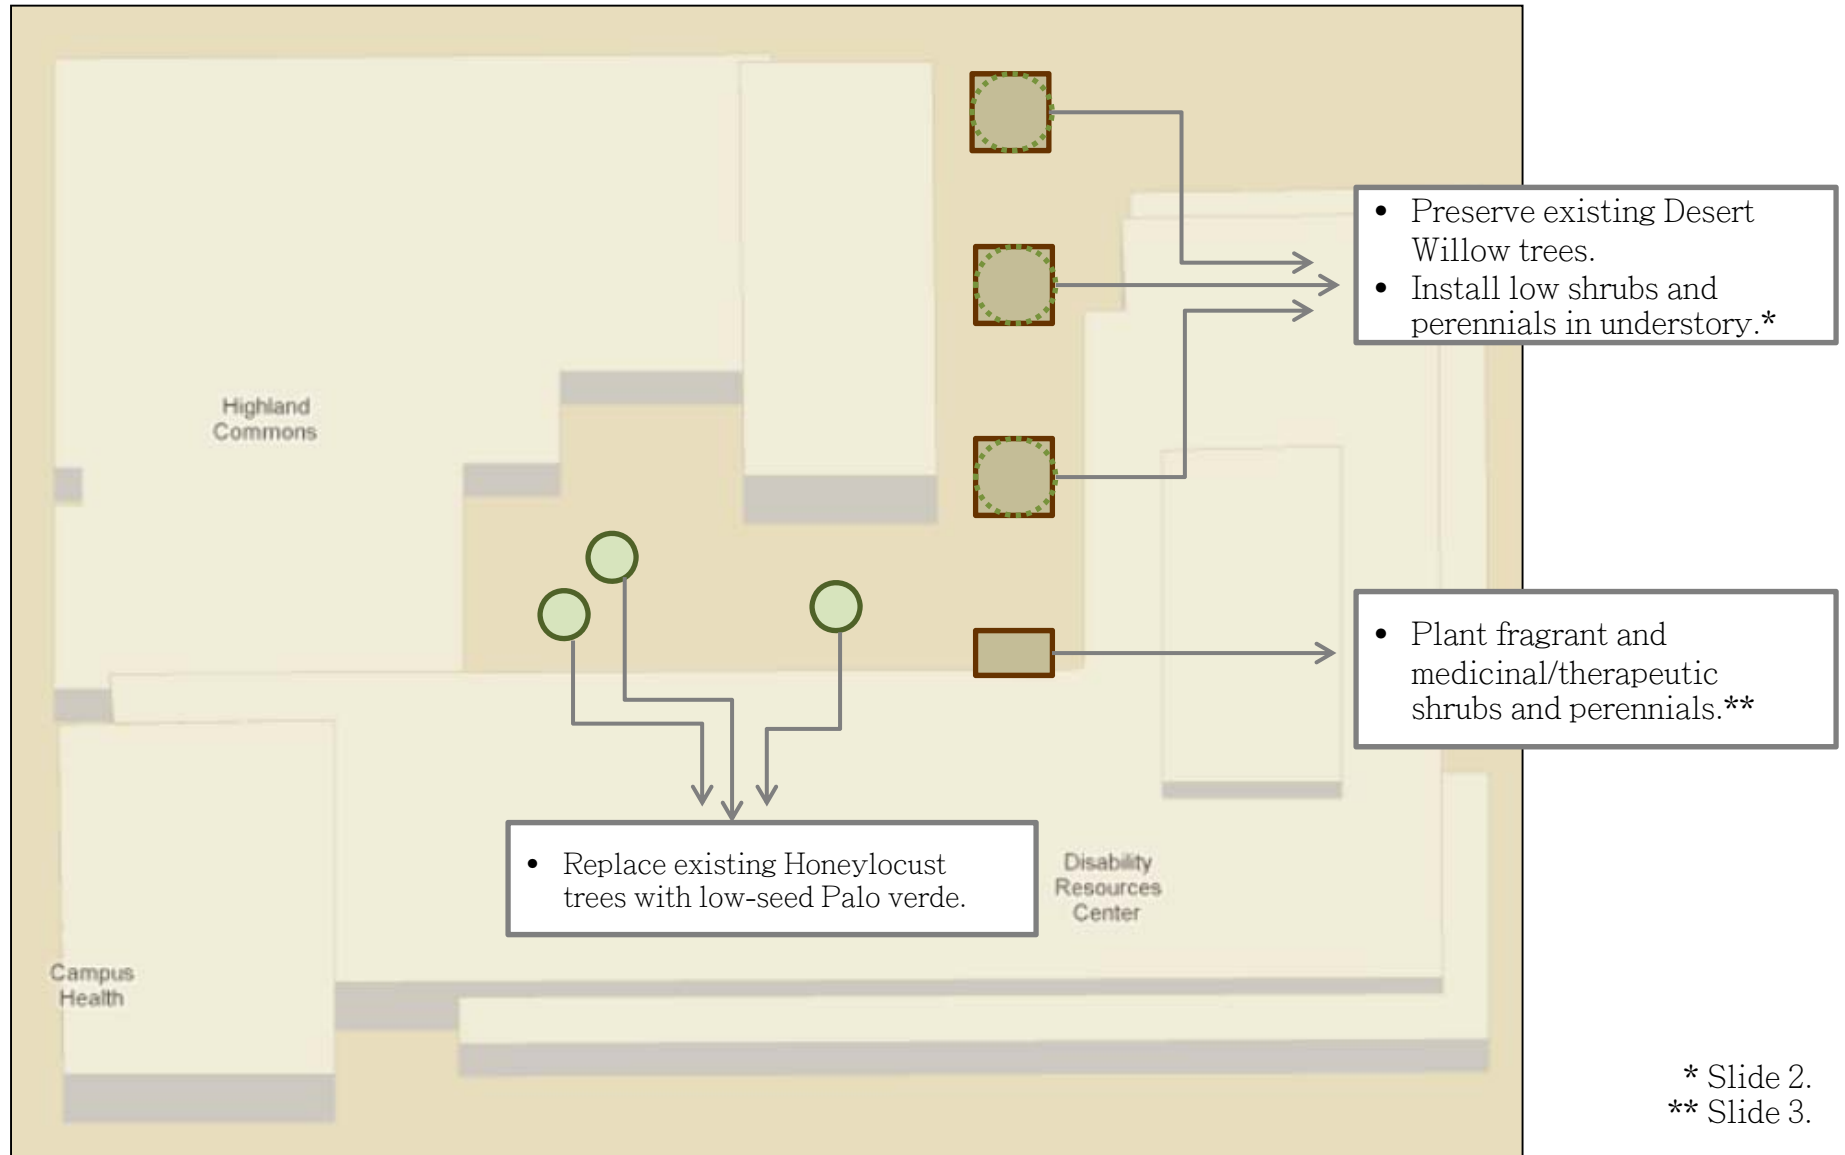

Campus Health Courtyard Landscape Renovation Proposal

Campus Health Courtyard Landscape Renovation Proposal

Plant Palette —
Fragrant, colorful, medicinal

- Blue Glow Agave (6) 
Agave 'Blue Glow'
- Butterfly Agave (6) 
Agave potatorum
- Germander sage (9) 
Salvia chamaedryoides
- Mexican honeysuckle (6) 
Justicia specigera
- Penstemon 'RHB' (8) 
Penstemon 'Red headed beauty'

N

1" : 2'

Campus Health Courtyard Landscape Renovation Proposal

Plant Palette — Fragrant, colorful, medicinal

Rosemary (6)
Rosmarinus officinalis 

Aloe (reuse)
Aloe vera 

Autumn Sage (3)
Salvia gregii 

Smokebush(1)
Cotinus coggygia 